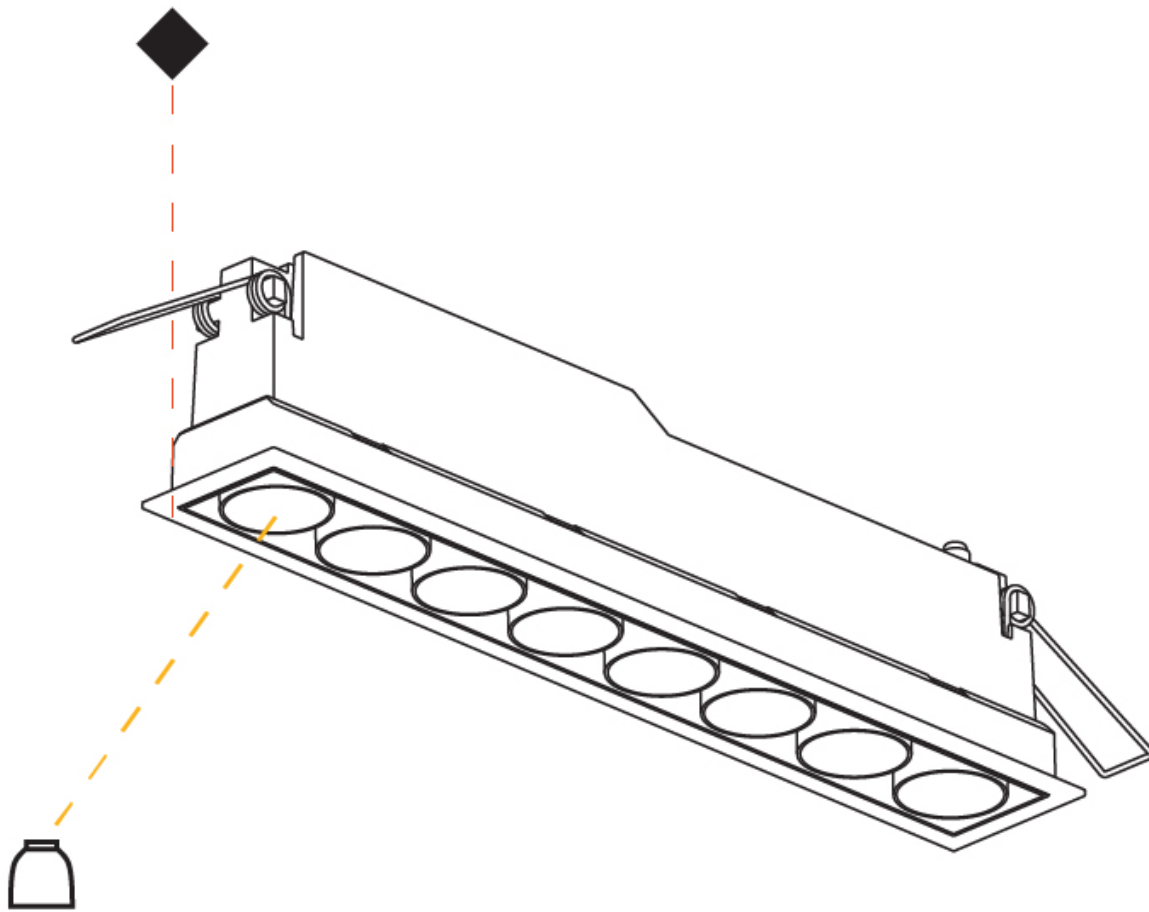

MAGIQ 8 CELL RECESSED

A35145-

PROJECT	_____
TYPE	_____
SPECIFIER	_____
QUANTITY	_____
DATE	_____

A