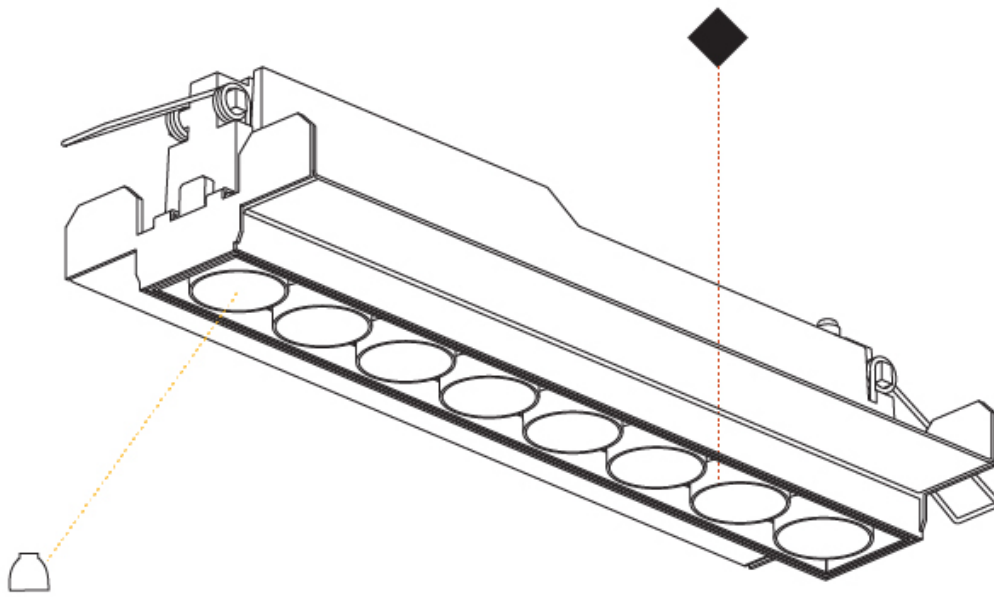

100mm
3 15/16"

12 1/2 mm
1/2"

272mm x 42mm
10 11/16" x 1 5/8"

10 11/16" x 1 5/8"

10 11/16" x 1 5/8"

MAGIQ 8 CELL KORONA TRIMLESS

A35136-

PROJECT	_____
TYPE	_____
SPECIFIER	_____
QUANTITY	_____
DATE	_____