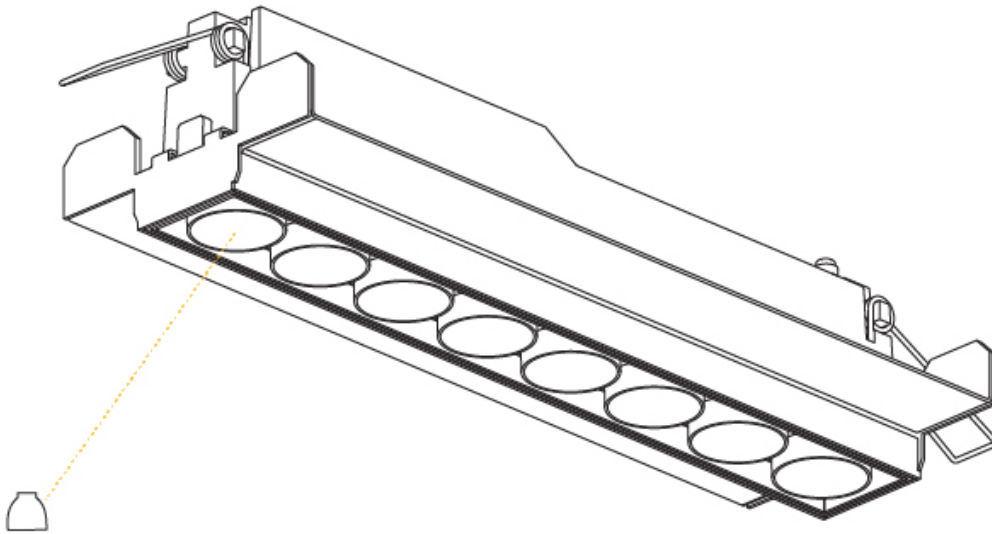

MAGIQ 8 CELL TRIMLESS

A35130-

PROJECT	_____
TYPE	_____
SPECIFIER	_____
QUANTITY	_____
DATE	_____

A